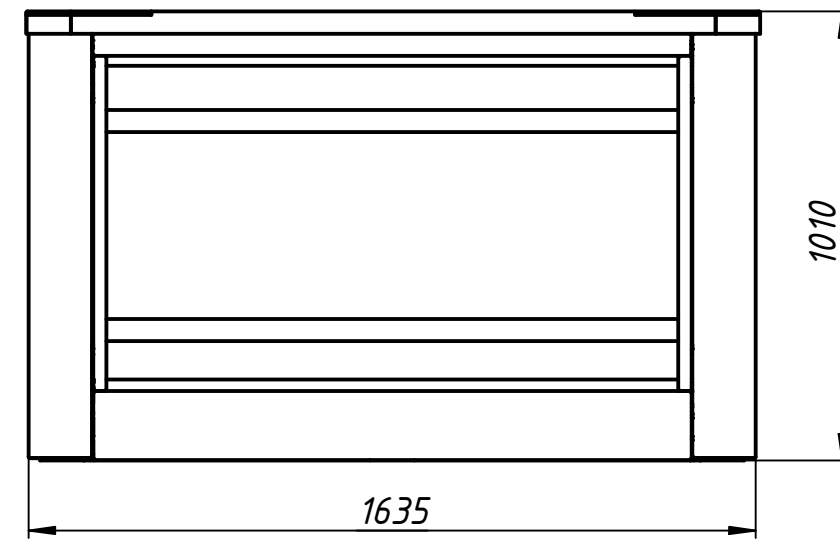

# Solid glass top

# Installation tamplate

Speed gates  
Sweeper-W-BM  
900+1200  
[www.tiso.global](http://www.tiso.global)

*Stainless steel top  
with glass inserts*

*Installation tamplate*

Speed gates  
Sweeper-W-BM  
900+1200  
[www.tiso.global](http://www.tiso.global)