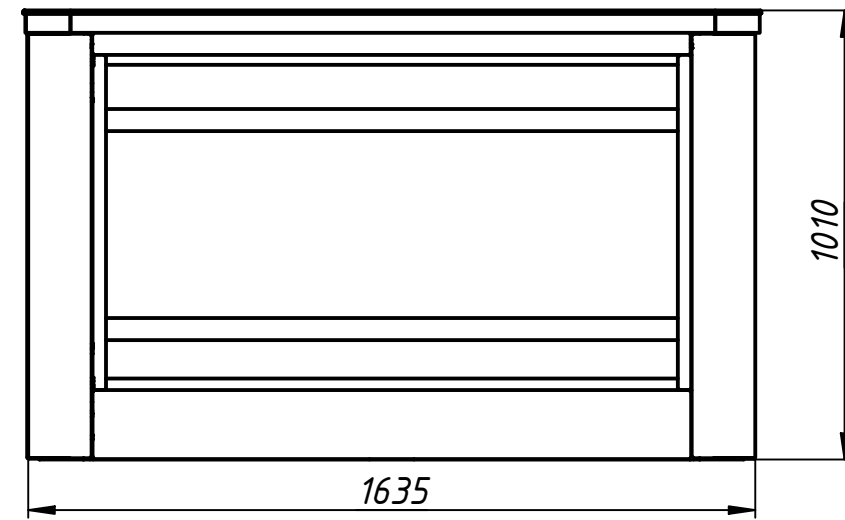

# Solid glass top

# Installation tamplate

Speed gates  
Sweeper-W-BM  
900+1200  
[www.tiso.global](http://www.tiso.global)

*Stainless steel top  
with glass inserts*

*Installation tamplate*

Speed gates  
Sweeper-W-BM  
900+1200  
[www.tiso.global](http://www.tiso.global)