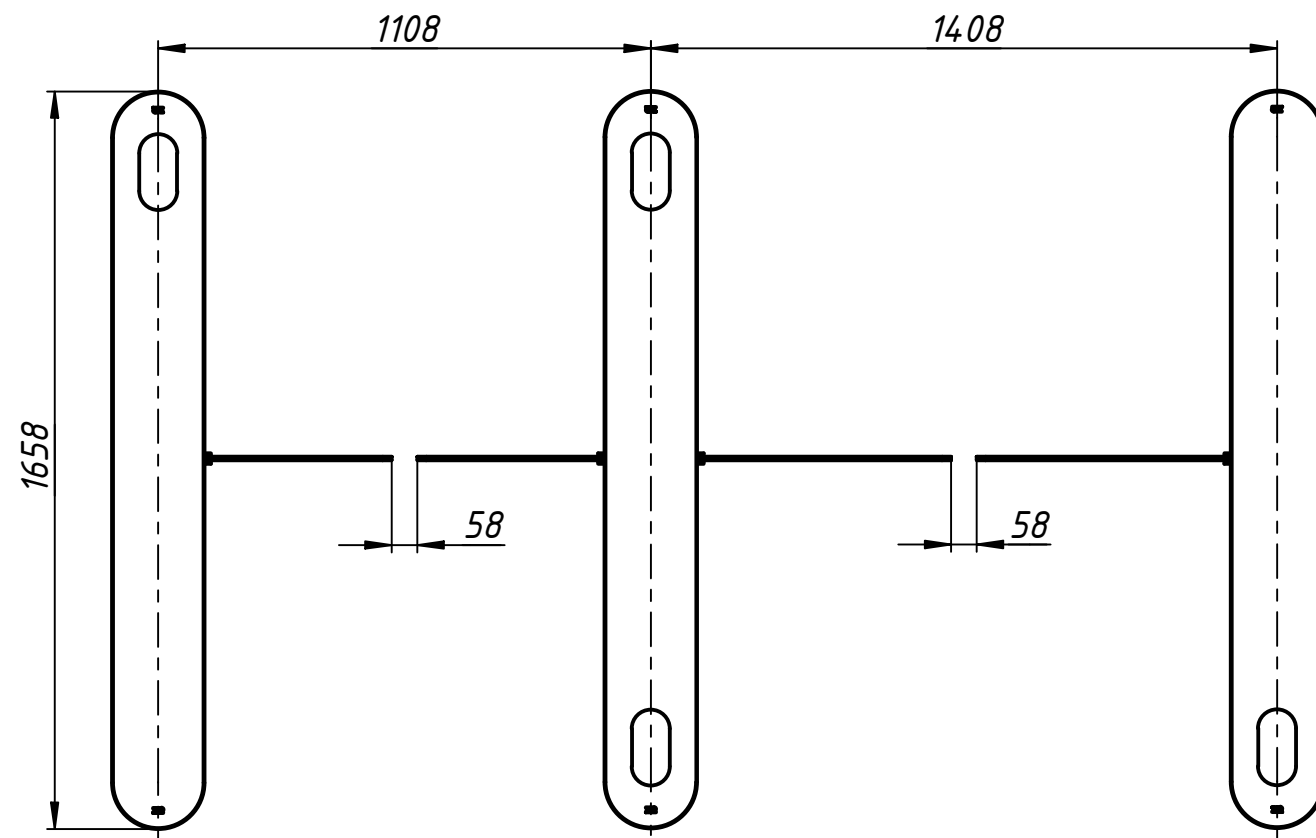

# Solid glass top

# Installation tamplate

Speed gates  
Sweeper-W-BM  
900+1200  
[www.tiso.global](http://www.tiso.global)

*Stainless steel top  
with glass inserts*

*Installation tamplate*

Speed gates  
Sweeper-W-BM  
900+1200  
[www.tiso.global](http://www.tiso.global)