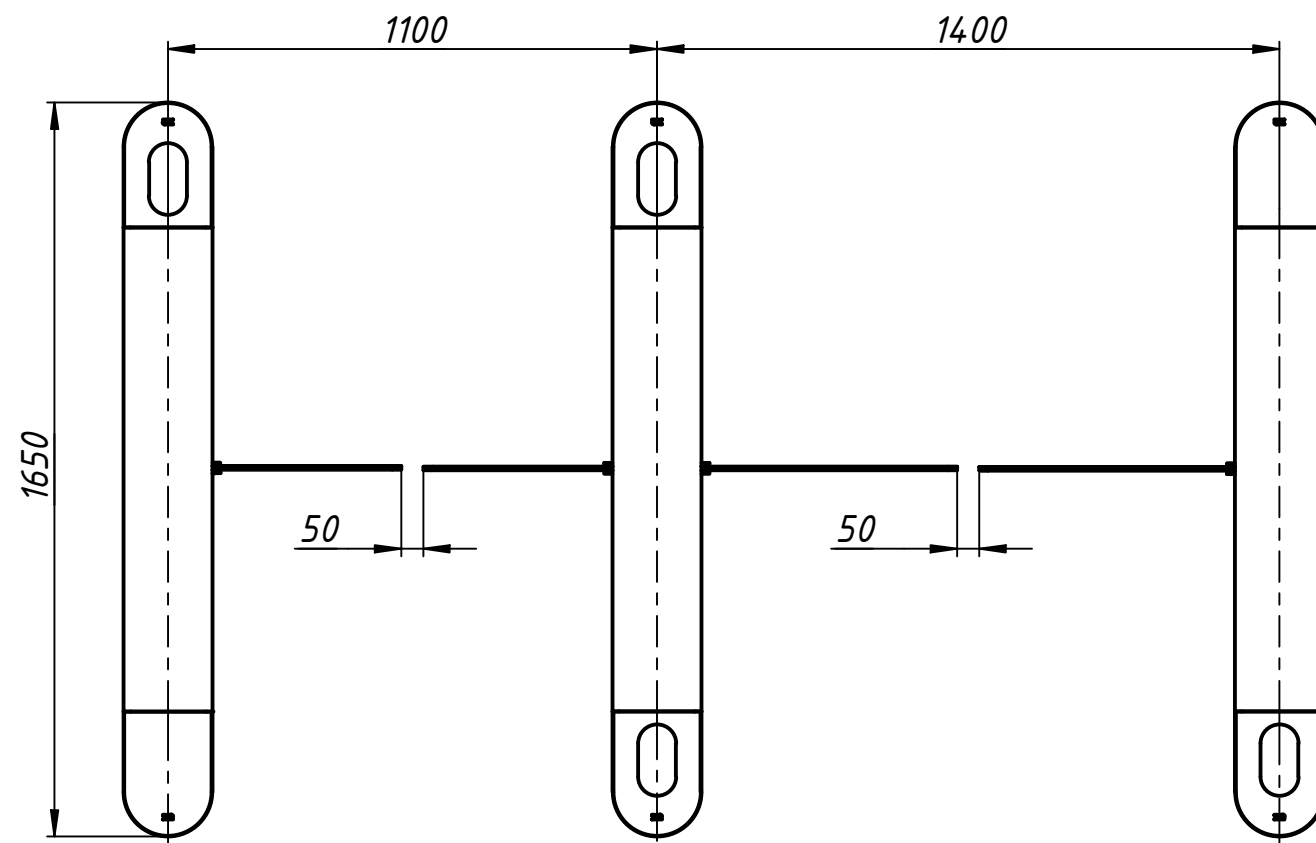

# Installation tamplate

Speed gates  
Sweeper-W-BM  
900+1200  
[www.tiso.global](http://www.tiso.global)

*Stainless steel top  
with glass inserts*

*Installation tamplate*

Speed gates  
Sweeper-W-BM  
900+1200  
[www.tiso.global](http://www.tiso.global)