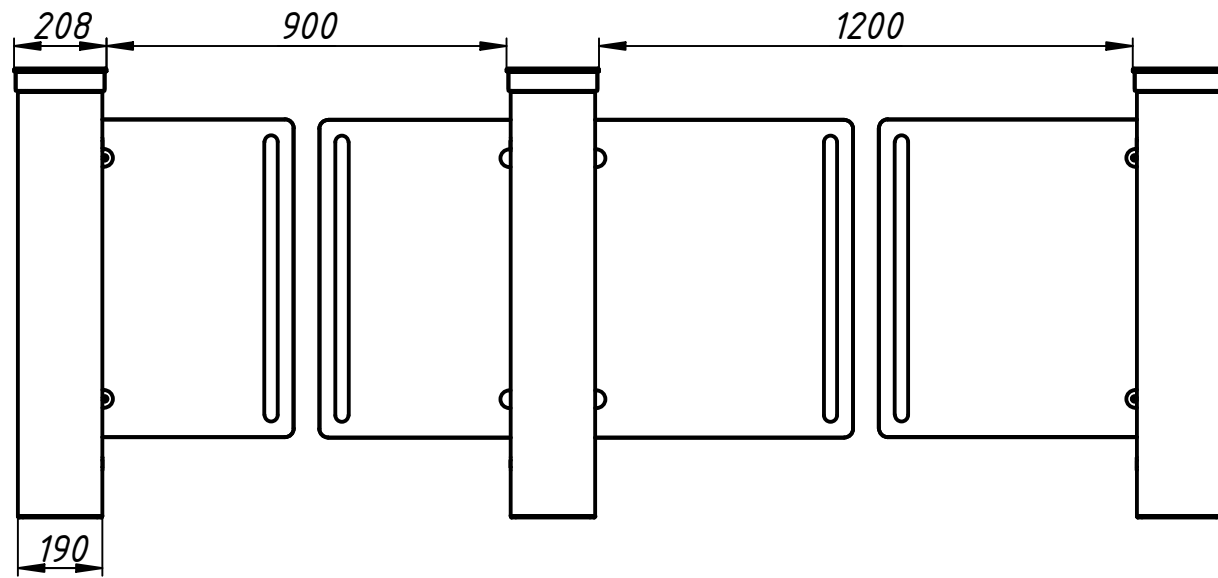

# Solid glass top

# Installation tamplate

Speed gates  
Sweeper-W-BM  
900+1200  
[www.tiso.global](http://www.tiso.global)

*Stainless steel top  
with glass inserts*

*Installation tamplate*

Speed gates  
Sweeper-W-BM  
900+1200  
[www.tiso.global](http://www.tiso.global)