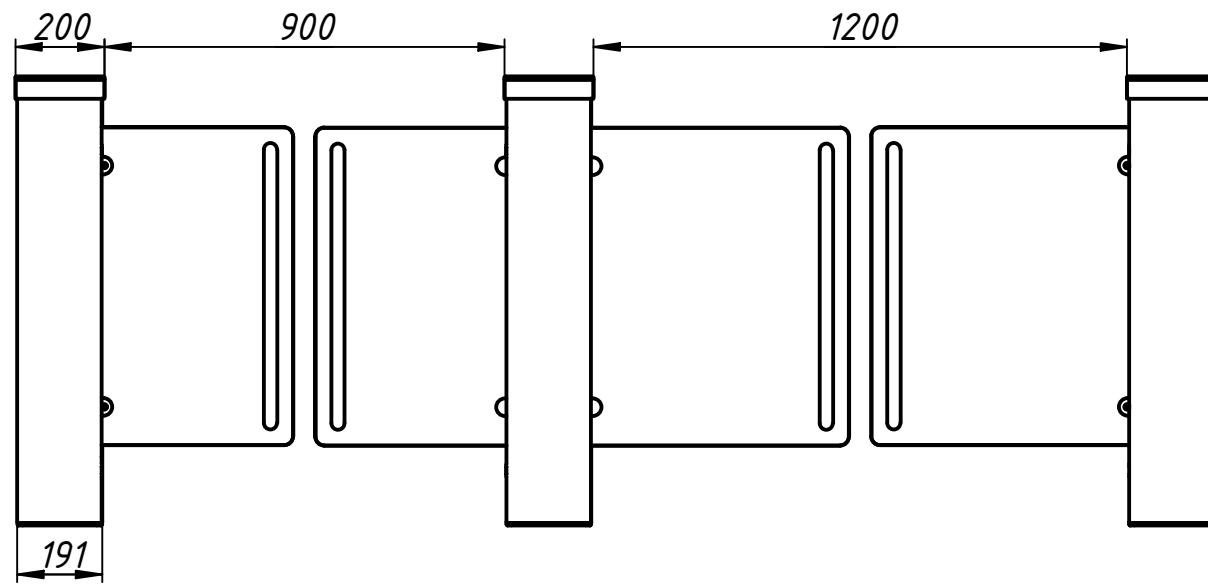

# Solid glass top

# Installation tamplate

Speed gates  
Sweeper-W-BM  
900+1200  
[www.tiso.global](http://www.tiso.global)

*Stainless steel top  
with glass inserts*

*Installation tamplate*

Speed gates  
Sweeper-W-BM  
900+1200  
[www.tiso.global](http://www.tiso.global)