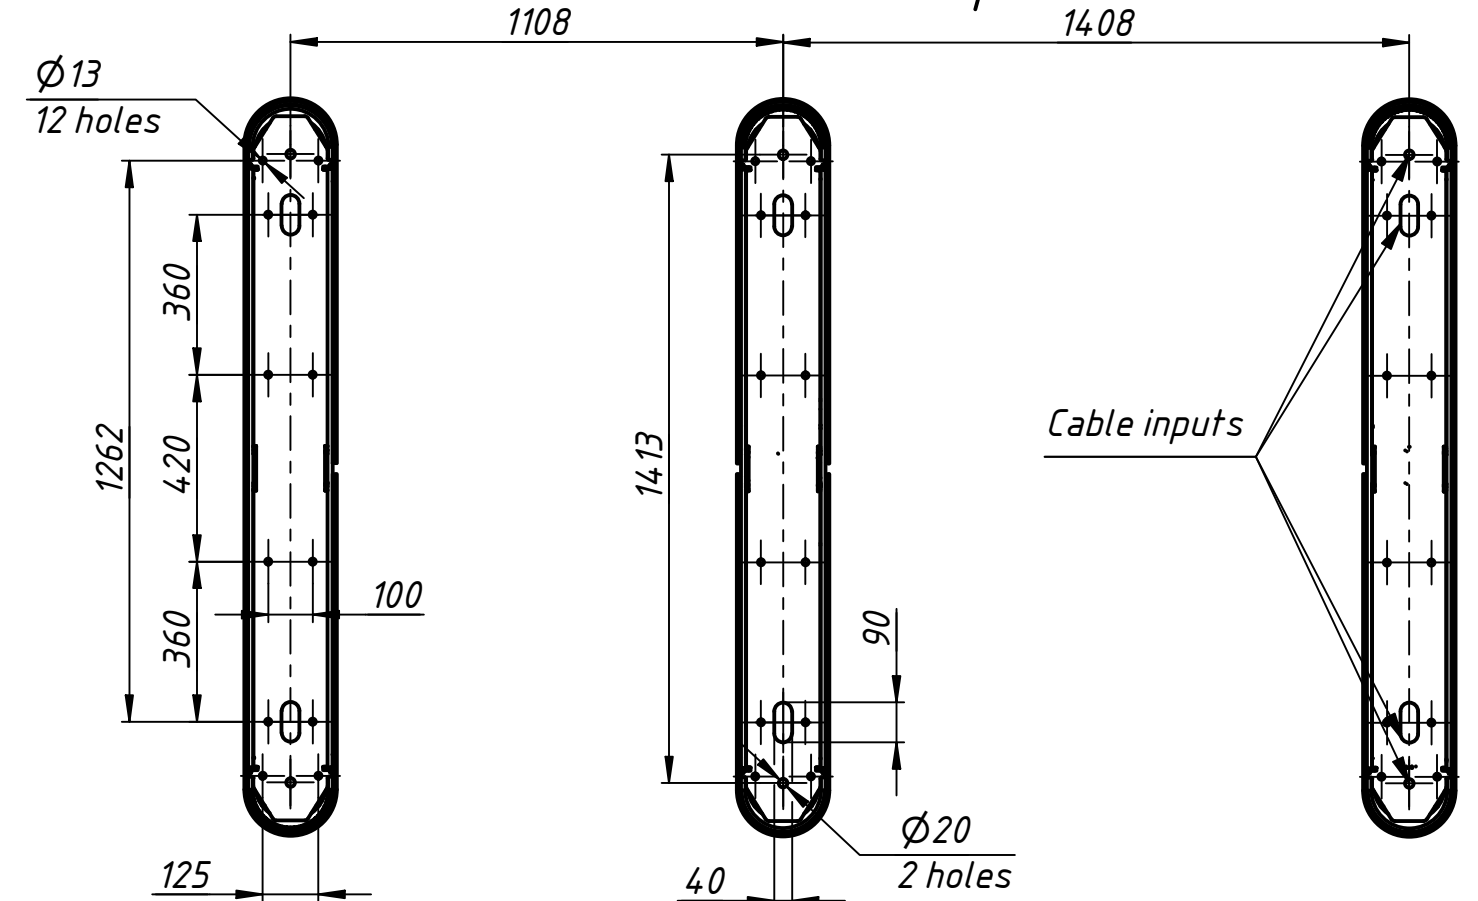

# Solid glass top

# Installation tamplate

Speed gates  
Sweeper-W-BM  
900+1200  
[www.tiso.global](http://www.tiso.global)

*Stainless steel top  
with glass inserts*

*Installation tamplate*

Speed gates  
Sweeper-W-BM  
900+1200  
[www.tiso.global](http://www.tiso.global)