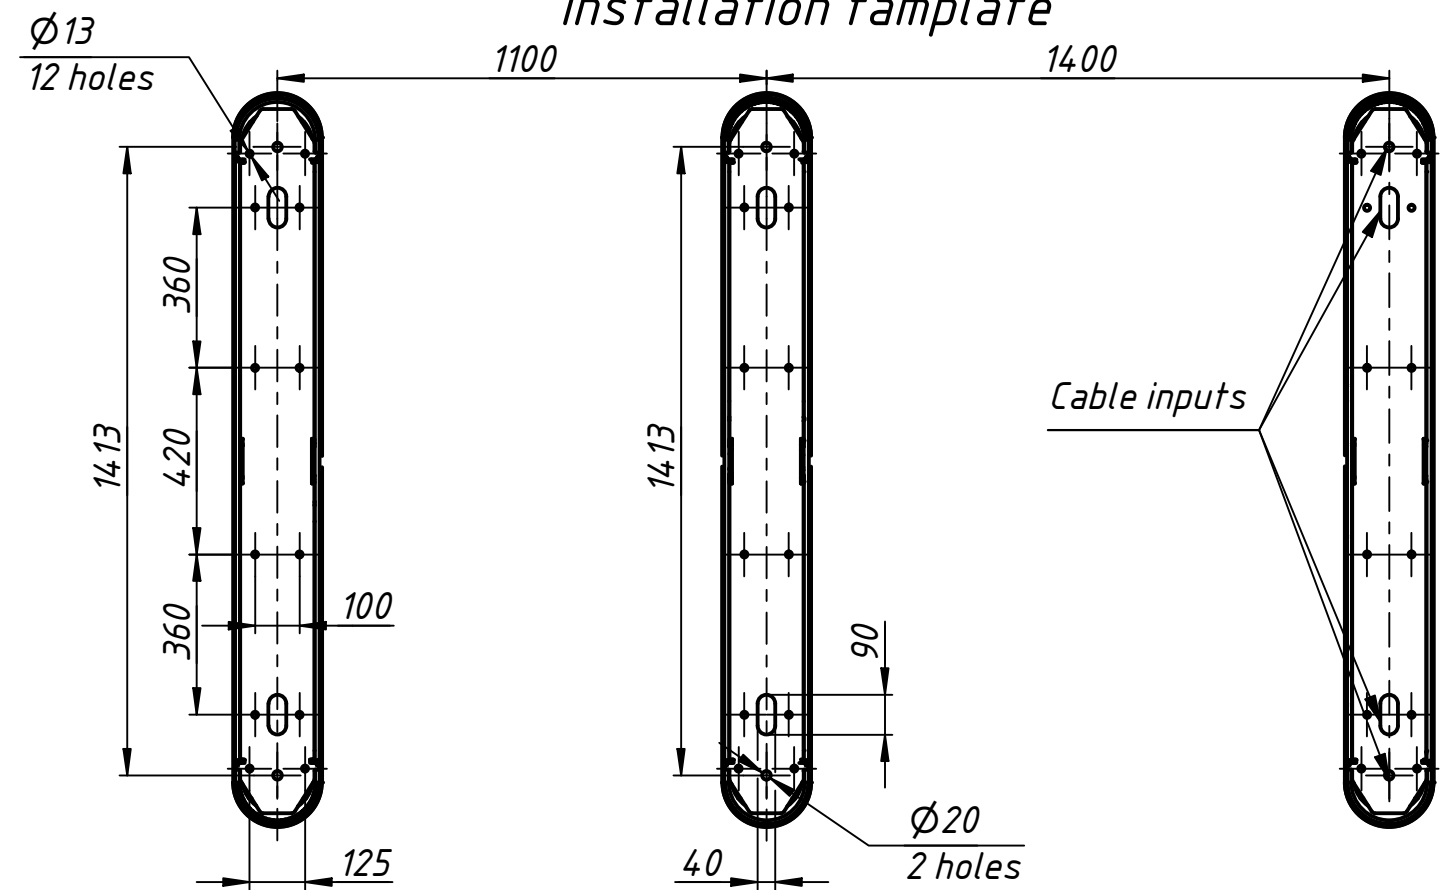

# Installation tamplate

Speed gates  
Sweeper-W-BM  
900+1200  
[www.tiso.global](http://www.tiso.global)

*Stainless steel top  
with glass inserts*

*Installation tamplate*

Speed gates  
Sweeper-W-BM  
900+1200  
[www.tiso.global](http://www.tiso.global)